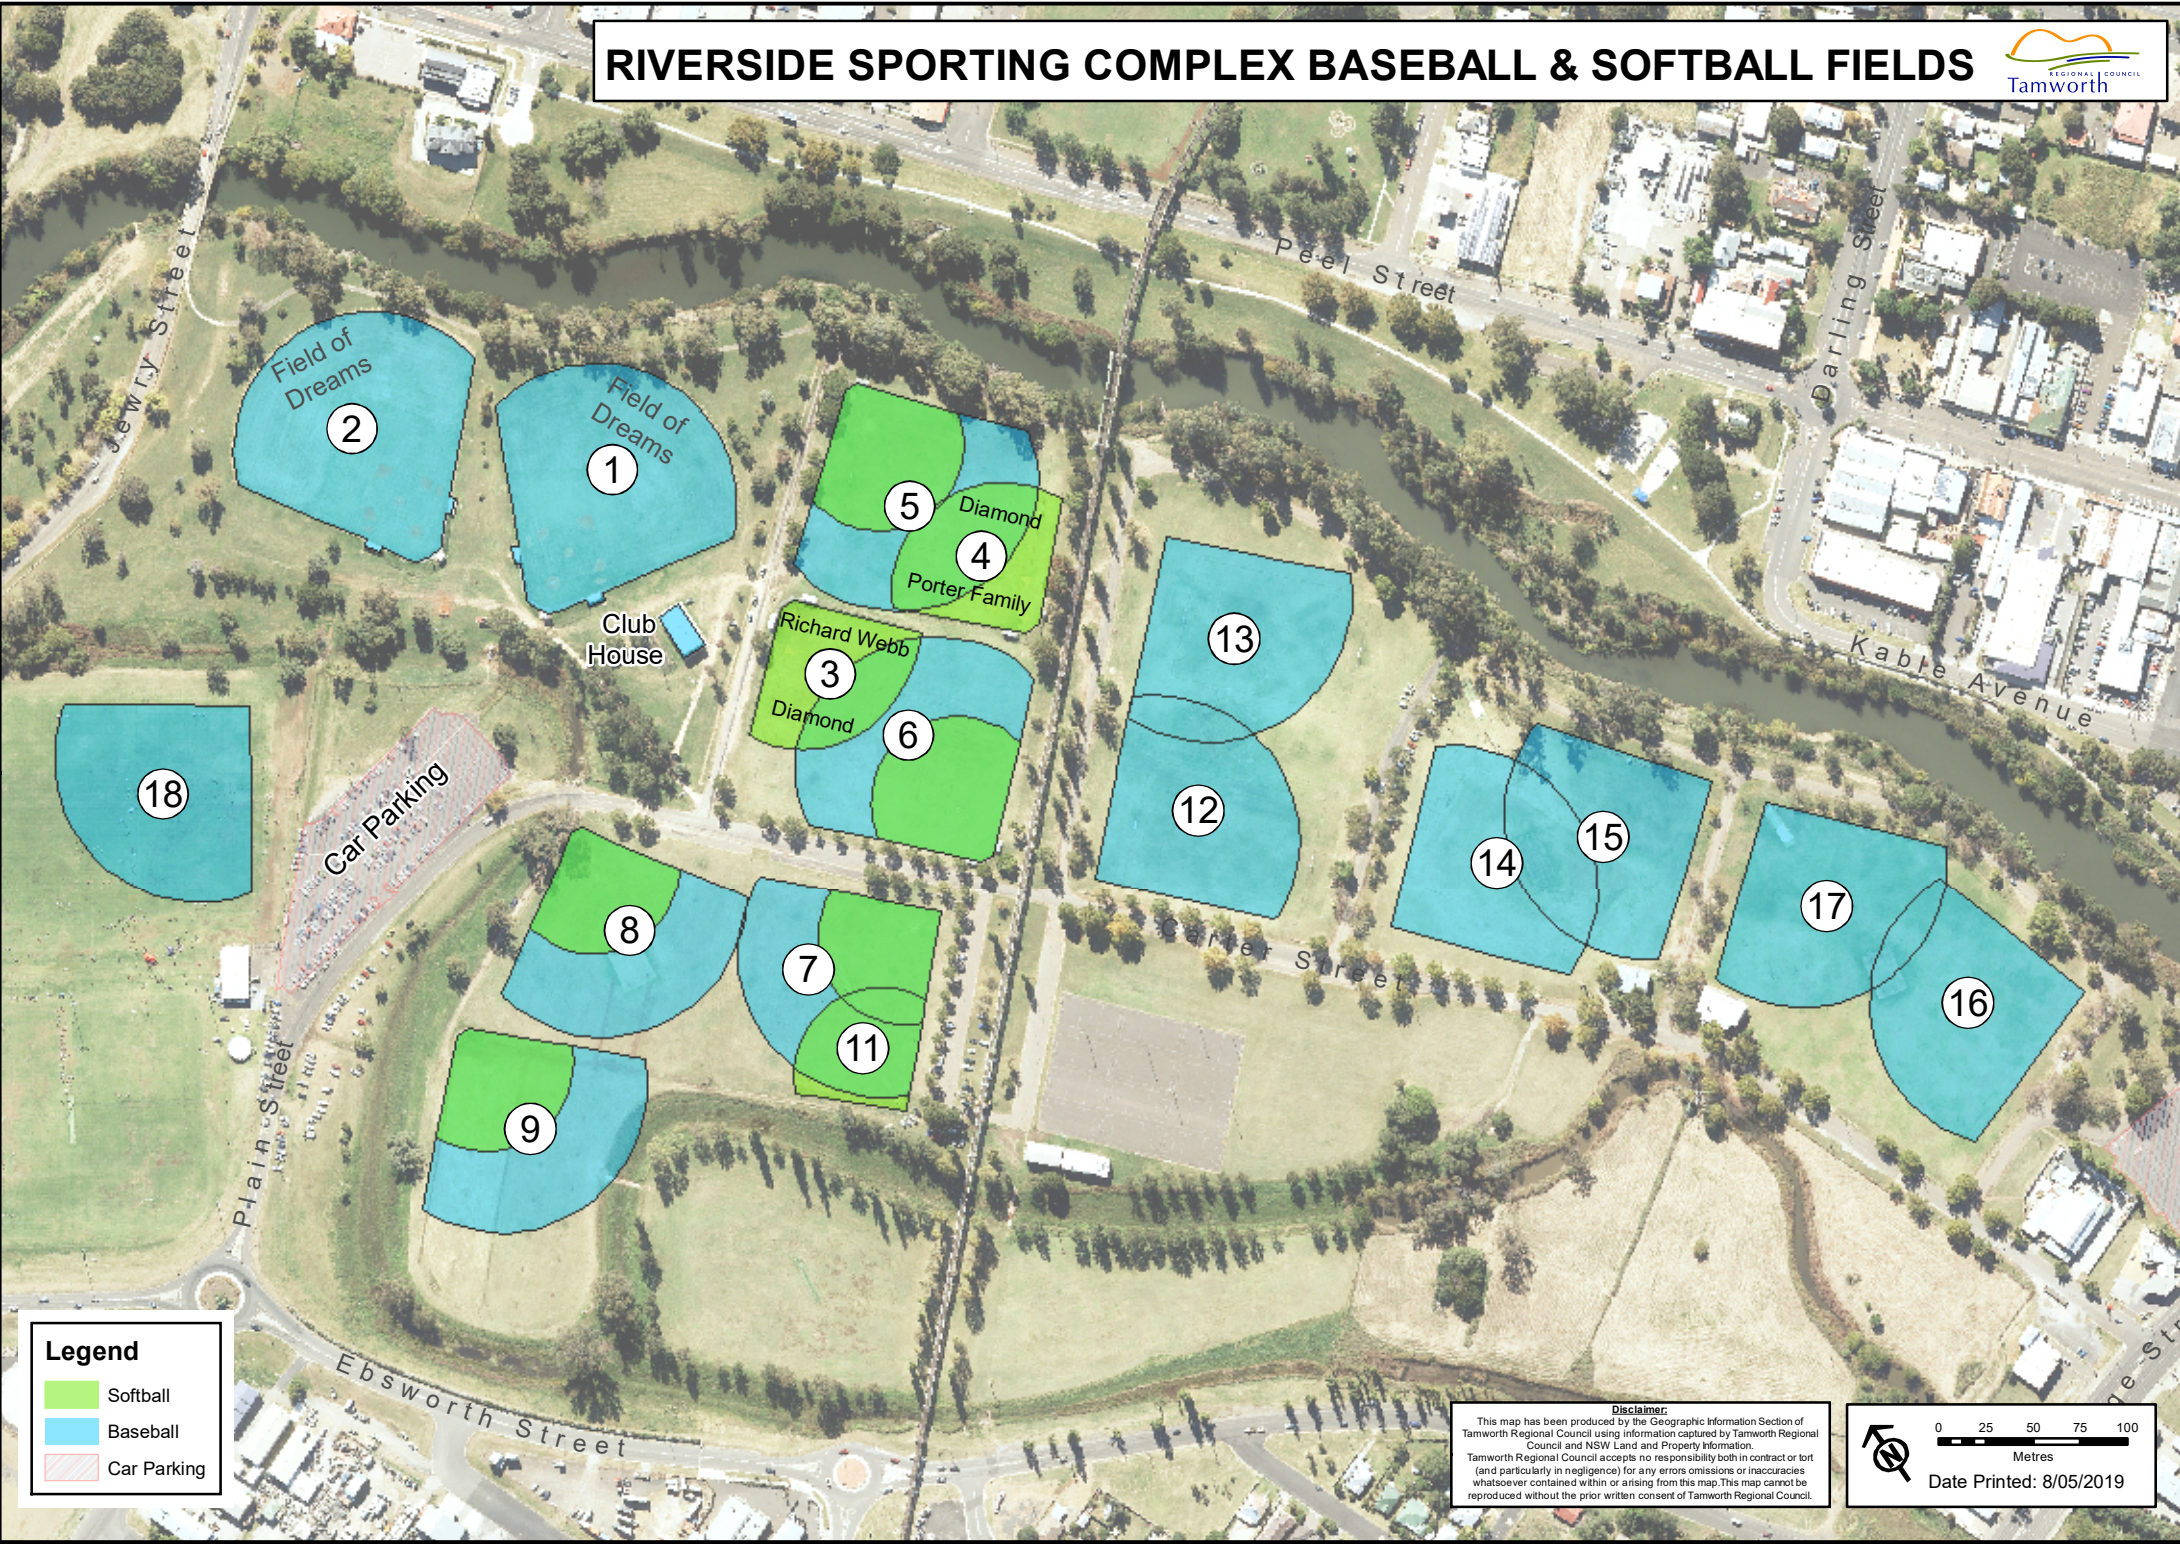

RIVERSIDE SPORTING COMPLEX BASEBALL & SOFTBALL FIELDS

Legend

- Softball
- Baseball
- Car Parking

0 25 50 75 100
Metres
Date Printed: 8/05/2019